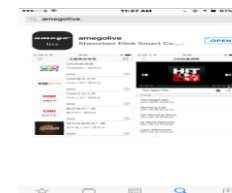

Download the free Amego App on Android or Apple devices, select WIFI and channels:

2) Download the free Amego App on Android / Google Play or on Apple Store by selecting for: amegolive.